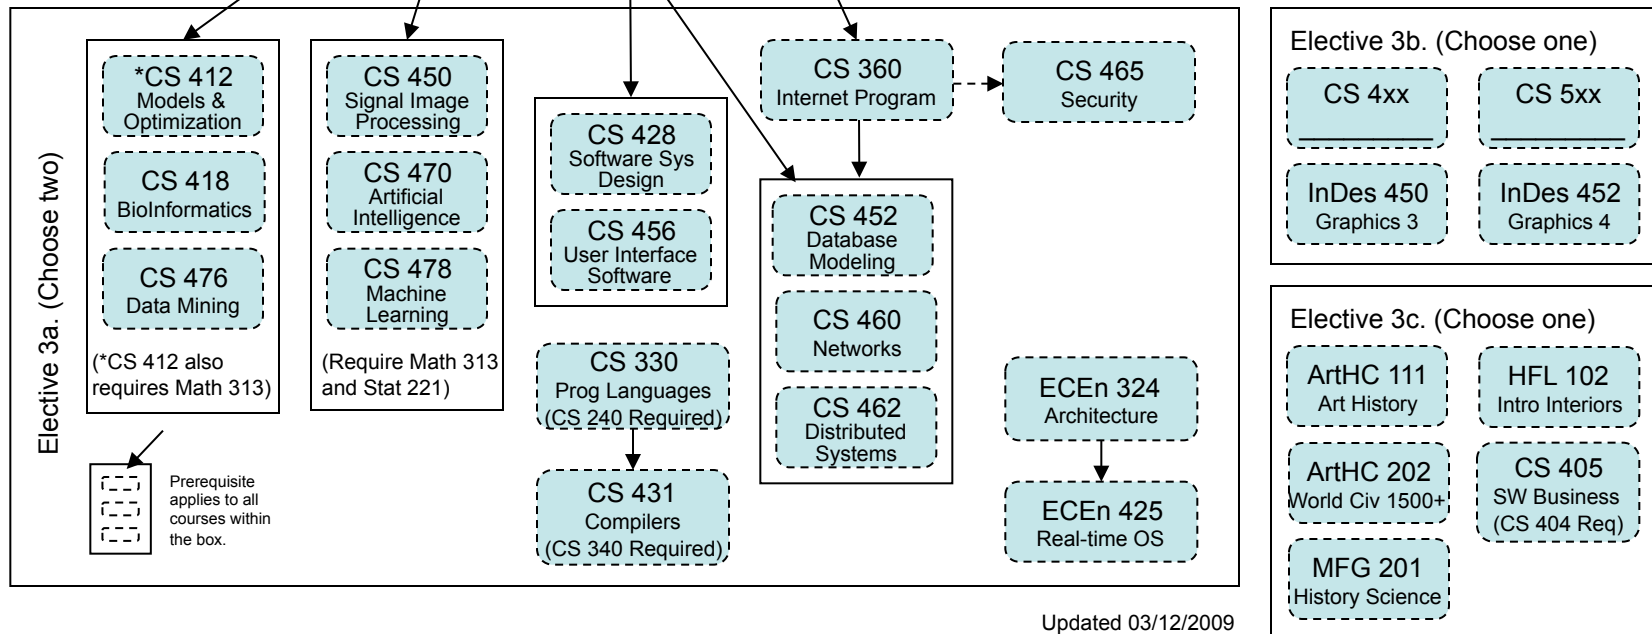

# BYU Computer Science Major Animation Emphasis (79 Hours) Fall 2009

1. Complete all CS core classes. (No D credit accepted.)
2. Complete the following additional courses:
  - a. Engl 316.
  - b. Math 112, 113, 313.
  - c. Phscs 121.
  - d. Stat 221 (or Stat 321, 331, 332, or 441).
  - e. CS 455.
  - f. InDes 251, 255, 455.
  - g. TMA 102, 294.
  - h. VAStu 101.
3. Complete 4 elective courses selected as follows:
  - a. 2 courses from CS 360 ECEn 324, 425, or a 400-level CS courses (except 404, 405, and 455).
  - b. 1 additional course from (a), or a 500-level CS course, or InDes 450 or 452.
  - c. 1 additional course from ArtHC 111 or 202, or HFL 102, or MFG 201 or CS 405,

## ELECTIVES

Updated 03/12/2009