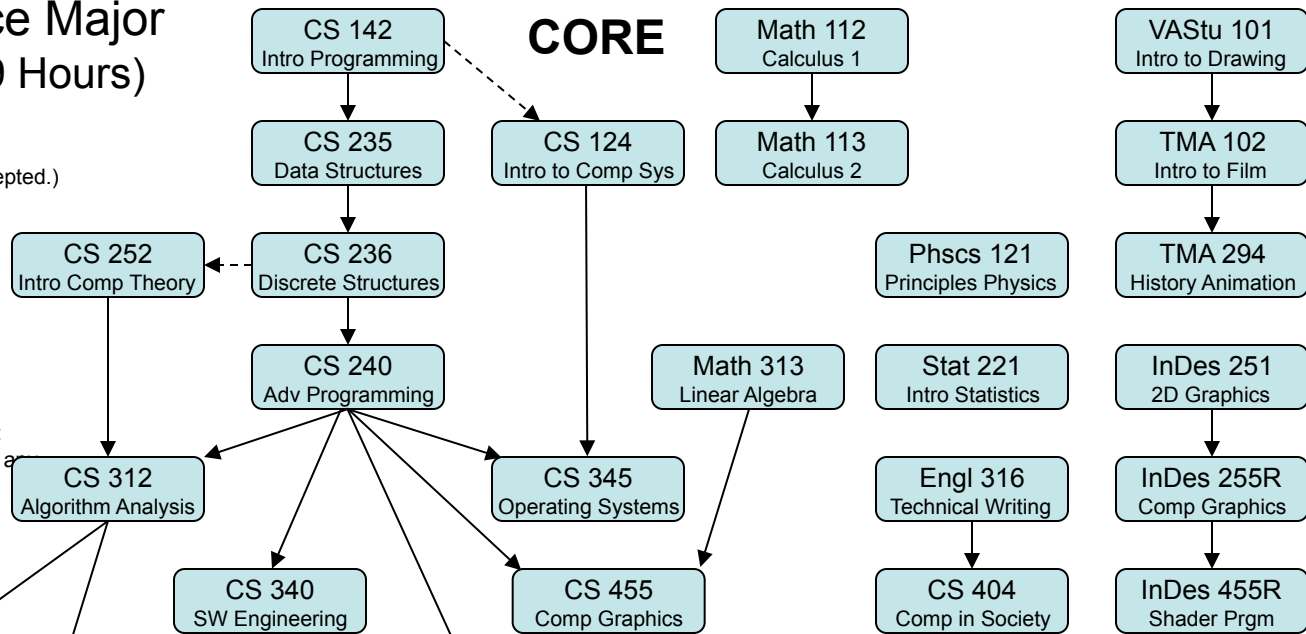

# BYU Computer Science Major Animation Emphasis (79 Hours) Fall 2009

1. Complete all CS core classes. (No D credit accepted.)
2. Complete the following additional courses:
  - a. Engl 316.
  - b. Math 112, 113, 313.
  - c. Phscs 121.
  - d. Stat 221 (or Stat 321, 331, 332, or 441).
  - e. CS 455.
  - f. InDes 251, 255, 455.
  - g. TMA 102, 294.
  - h. VAStu 101.
3. Complete 4 elective courses selected as follows:
  - a. 2 courses from CS 360 ECEn 324, 425, or a 400-level CS courses (except 404, 405, and 455).
  - b. 1 additional course from (a), or a 500-level CS course, or InDes 450 or 452.
  - c. 1 additional course from ArtHC 111 or 202, or HFL 102, or MFG 201 or CS 405,

## ELECTIVES

Updated 03/12/2009