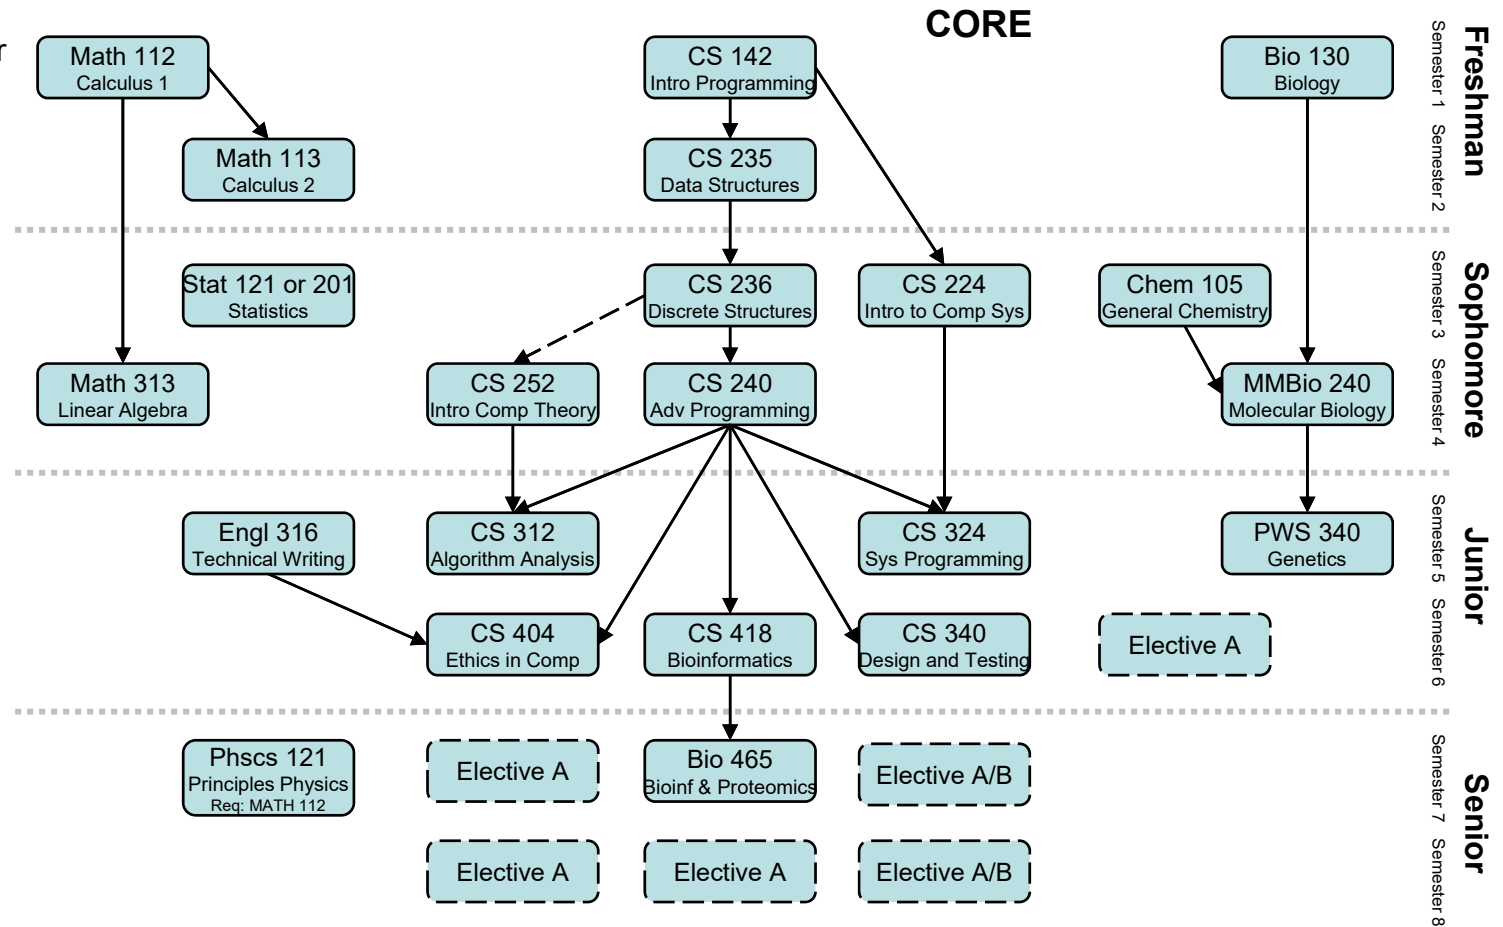

BYU Computer Science Major

Bioinformatics Emphasis

(85 Credit Hours)
Fall 2018 Requirements

- Grades below C- are not allowed in major courses.
- Core Course Requirements (85 Hours)**
 - Complete the following courses: CS 142, 224, 235, 236, 240, 252, 312, 324, 340, 404, 418.
 - Complete the following additional courses:
 - Enl 316
 - Math 112, 113, 313
 - Phscs 121
 - Stat 121 or 201
 - Bio 130, 465
 - Chem 105
 - MMBio 240
 - PWS 340
- Elective Course Requirements**
Complete 18 hours from the following:
 - Complete 4-6 elective courses:
CS 260, 401R*, 428, 431, 450, 452, 453, 455, 456, 460, 462, 465, 470, 478, 486, Bio 463
 - Complete 0-2 elective courses
CS 493R, 494, 495, 497R, 498R

Guide only – Consult MyMap for your major/minor requirements