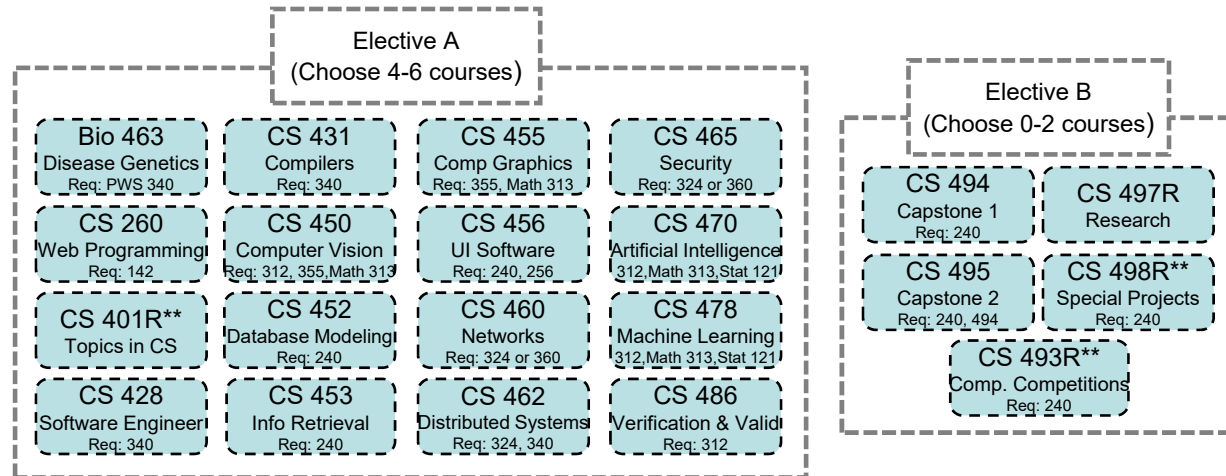

BYU Computer Science Major

Bioinformatics Emphasis

(85 Credit Hours)
Fall 2018 Requirements

- Grades below C- are not allowed in major courses.
- Core Course Requirements (85 Hours)**
 - Complete the following courses: CS 142, 224, 235, 236, 240, 252, 312, 324, 340, 404, 418.
 - Complete the following additional courses:
 - Enl 316
 - Math 112, 113, 313
 - Phscs 121
 - Stat 121 or 201
 - Bio 130, 465
 - Chem 105
 - MMBio 240
 - PWS 340
- Elective Course Requirements**
Complete 18 hours from the following:
 - Complete 4-6 elective courses:
CS 260, 401R*, 428, 431, 450, 452, 453, 455, 456, 460, 462, 465, 470, 478, 486, Bio 463
 - Complete 0-2 elective courses
CS 493R, 494, 495, 497R, 498R

Guide only – Consult MyMap for your major/minor requirements